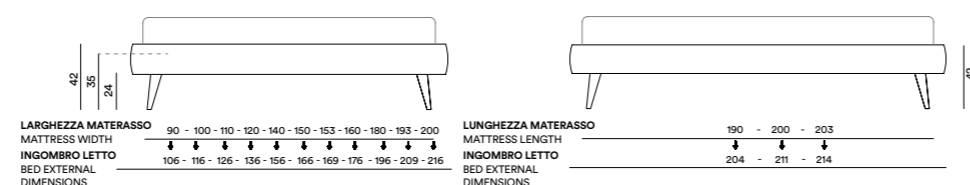

Roy

Design / DorelanLab

SFODERABILE / Removable Cover

PERIMETRO
Base

MECCANICHE DISPONIBILI / Available bed technology

EASY

SMART CASE

TECNOLOGIA DORELAN_LAB